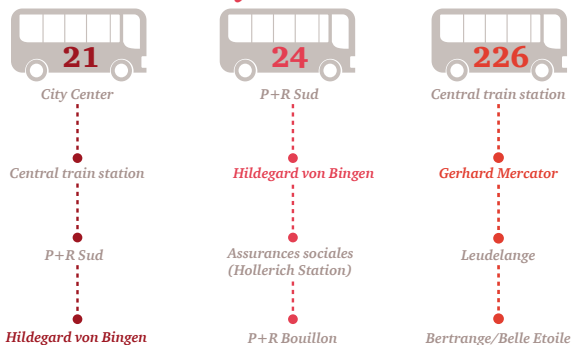

Access Map

How to get to PwC by bus

Crystal Park

H2O

➔ Finding us

Crystal Park

- 2, rue Gerhard Mercator L-2182 Luxembourg (north entrance/visitors)
- 1, rue Isaac Newton L-2242 Luxembourg (south entrance/deliveries/staff)

H2O Building

- 33, rue de Gasperich L-5826 Hesperange

If you are using your GPS, put in "Friedrich Wilhelm Raiffeisen" as this main street will bring you to our building as well.