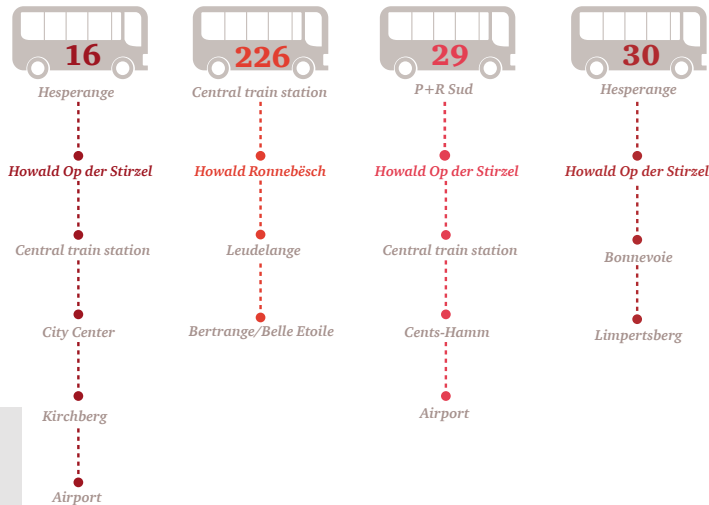

Access Map

How to get to PwC by bus

Crystal Park

H2O

➔ Finding us

Crystal Park

- 2, rue Gerhard Mercator L-2182 Luxembourg (north entrance/visitors)
- 1, rue Isaac Newton L-2242 Luxembourg (south entrance/deliveries/staff)

H2O Building

- 33, rue de Gasperich L-5826 Hesperange

If you are using your GPS, put in "Friedrich Wilhelm Raiffeisen" as this main street will bring you to our building as well.